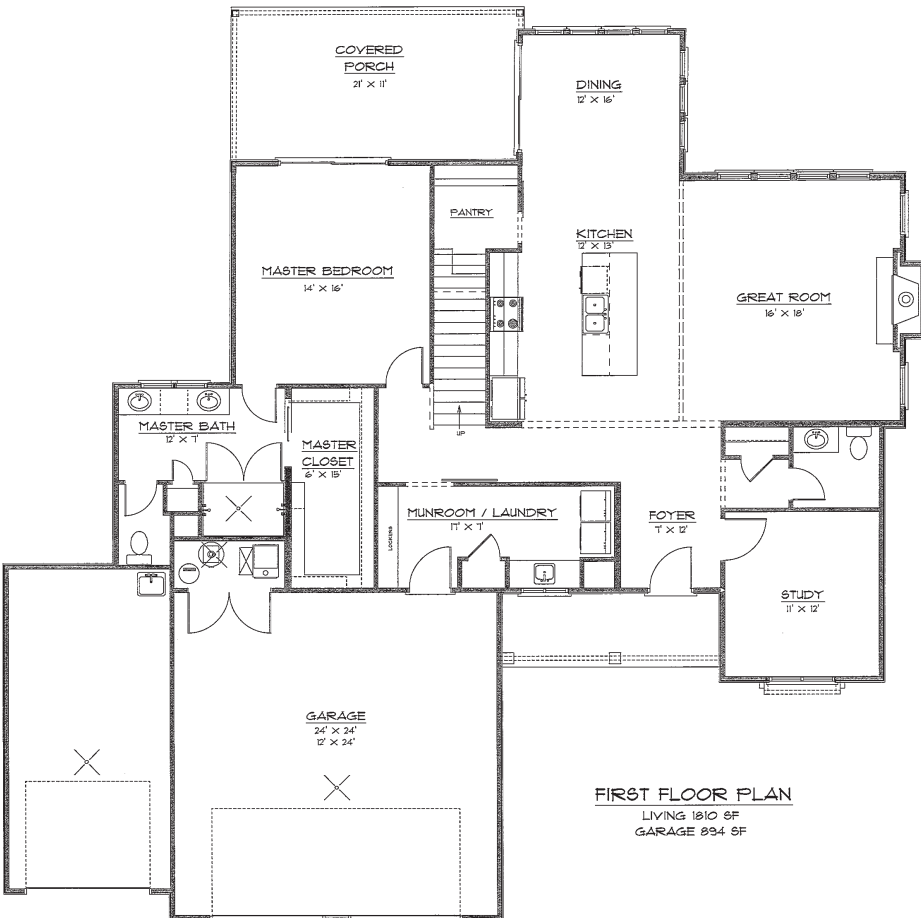

Living Area: 2,888 sq.ft.
 Garage: 894 sq.ft.
 Total: 3,782 sq.ft.

BOB FISHER
 REALTOR® | BROKER
 (260) 437-4866