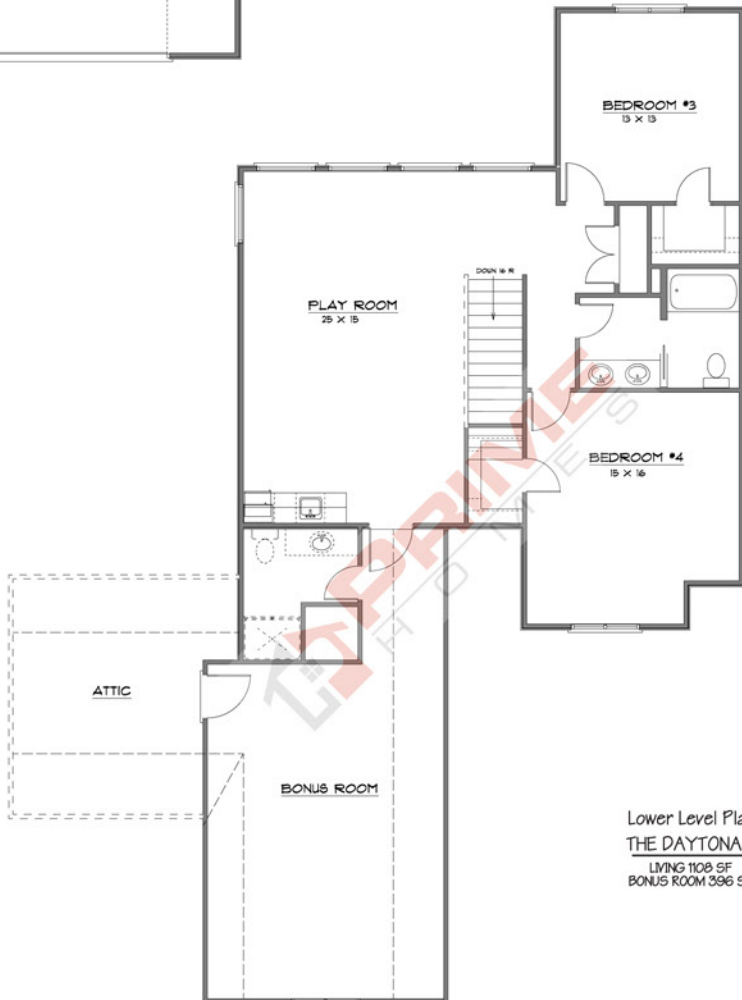

First Floor Plan
THE DAYTONA II
 LIVING 2175 SF
 GARAGE 1110 SF

Lower Level Plan
THE DAYTONA II
 LIVING 1108 SF
 BONUS ROOM 396 SF