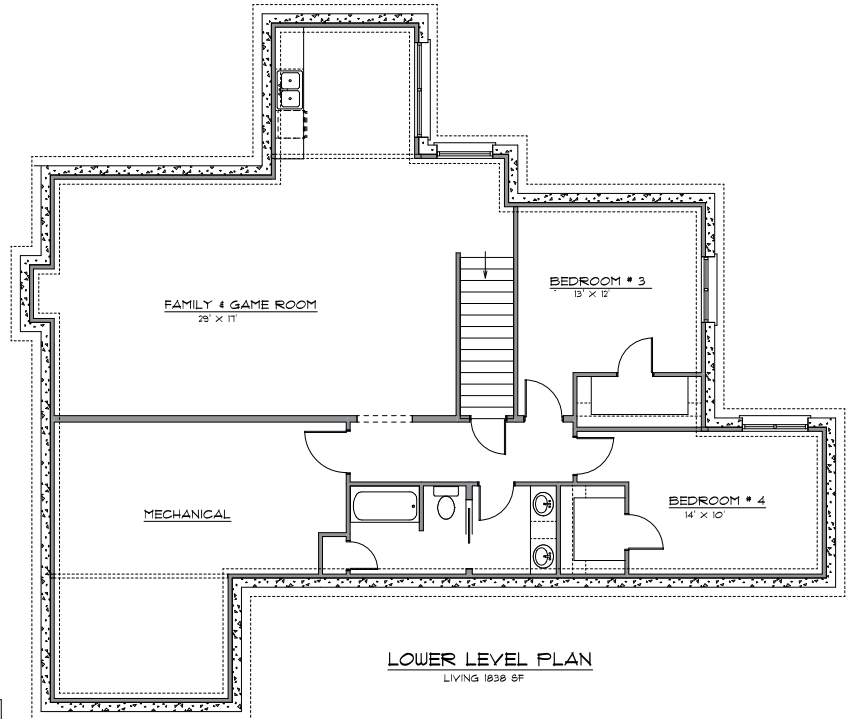

1<sup>st</sup> Floor Living Area: 1,838 sq.ft.  
 Lower Level Living Area: 1,838 sq.ft.  
 Total: 3,676 sq.ft.  
 Garage: 823 sq.ft.

CALL OR TEXT  
 (260) 437-4866

[www.primehomes-fw.com](http://www.primehomes-fw.com)