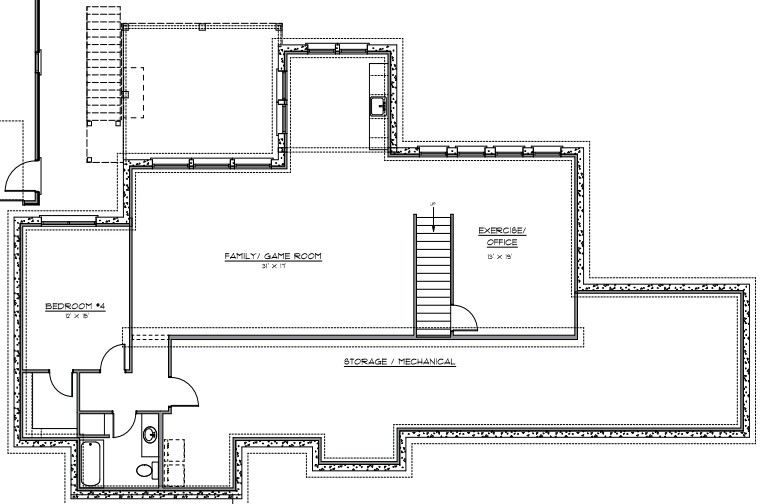

1st Floor Living Area: 2,373 sq.ft.
 Lower Level Living Area: 1,530 sq.ft.

Total Finished Area: 3,903 sq.ft.
 Garage: 1,004 sq.ft.
 Total Lower Level: 2,373 sq.ft.

Call or Text
(260) 437-4866