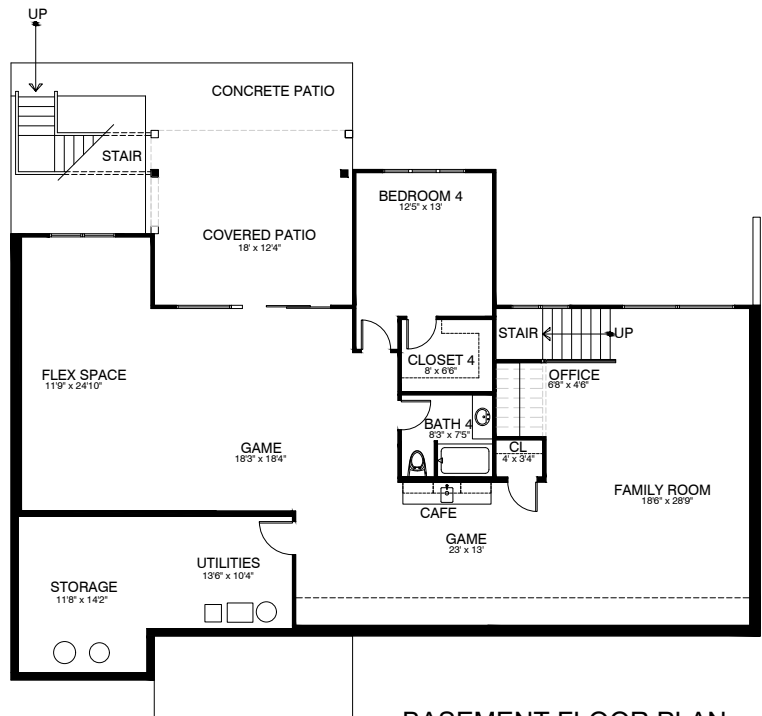

Main Floor Living Area: 2,266 sq.ft.  
 Basement Floor Living Area: 1,804 sq.ft.

---

Total 4,070 sq.ft.  
 Garage 874 sq.ft.  
 Utility 286 sq.ft.

Call or Text  
 (260) 437-4866