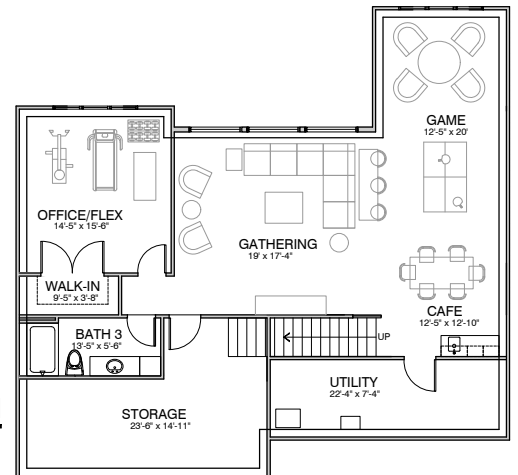

1st Floor Living Area: 1,600 sq.ft.
 2nd Floor Living Area: 1,341 sq.ft.
 Basement Floor Living Area: 1,024 sq.ft.

Total: 3,800 sq.ft.

Basement Storage: 393 sq.ft.
 Garage: 861 sq.ft.

FIRST FLOOR PLAN

LIVING 1,600 SF
 GARAGE 861 SF

SECOND FLOOR PLAN

LIVING 1,063 SF
 BONUS 278 SF

BASEMENT FLOOR PLAN

LIVING 1,024 SF
 STORAGE 393 SF