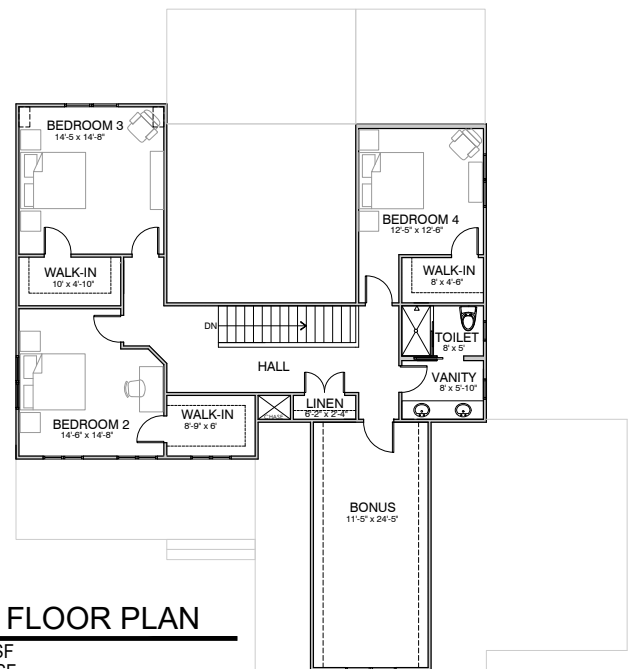

1st Floor Living Area: 1,600 sq.ft.
 2nd Floor Living Area: 1,341 sq.ft.
 Basement Floor Living Area: 1,024 sq.ft.

Total: 3,800 sq.ft.

Basement Storage: 393 sq.ft.
 Garage: 861 sq.ft.

FIRST FLOOR PLAN

LIVING 1,600 SF
 GARAGE 861 SF

SECOND FLOOR PLAN

LIVING 1,063 SF
 BONUS 278 SF

BASEMENT FLOOR PLAN

LIVING 1,024 SF
 STORAGE 393 SF