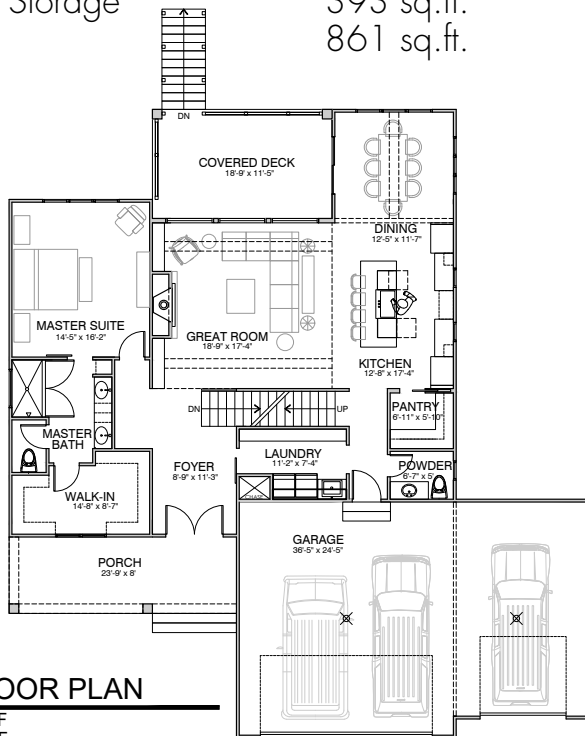

1st Floor Living Area: 1,600 sq.ft.
 2nd Floor Living Area: 1,341 sq.ft.
 Basement Floor Living Area: 1,024 sq.ft.

Total: 3,800 sq.ft.

Basement Storage: 393 sq.ft.
 Garage: 861 sq.ft.

FIRST FLOOR PLAN

LIVING 1,600 SF
 GARAGE 861 SF

SECOND FLOOR PLAN

LIVING 1,063 SF
 BONUS 278 SF

BASEMENT FLOOR PLAN

LIVING 1,024 SF
 STORAGE 393 SF