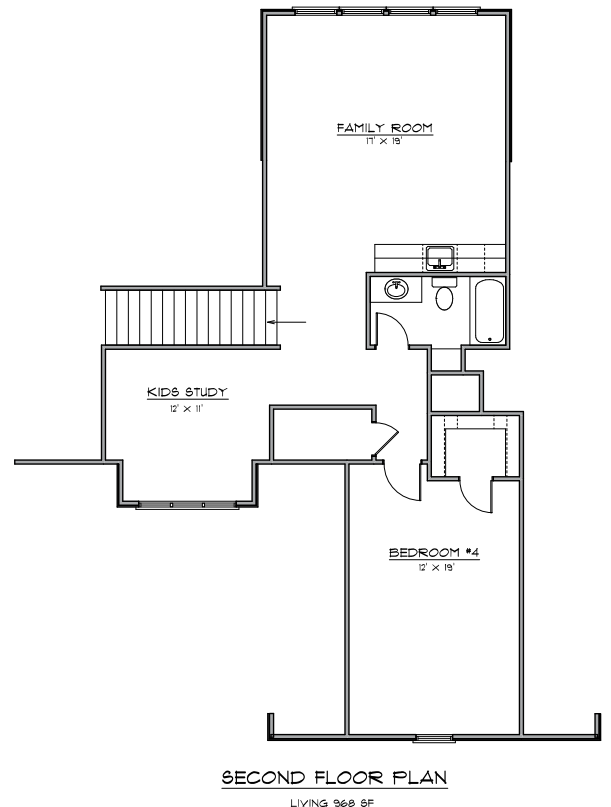

1st Floor Living Area: 2,184 sq.ft.
 2nd Floor Living Area: 968 sq.ft.

Total: 3,152 sq.ft.
 Garage: 925 sq.ft.

CALL OR TEXT
(260) 437-4866

www.primehomes-fw.com