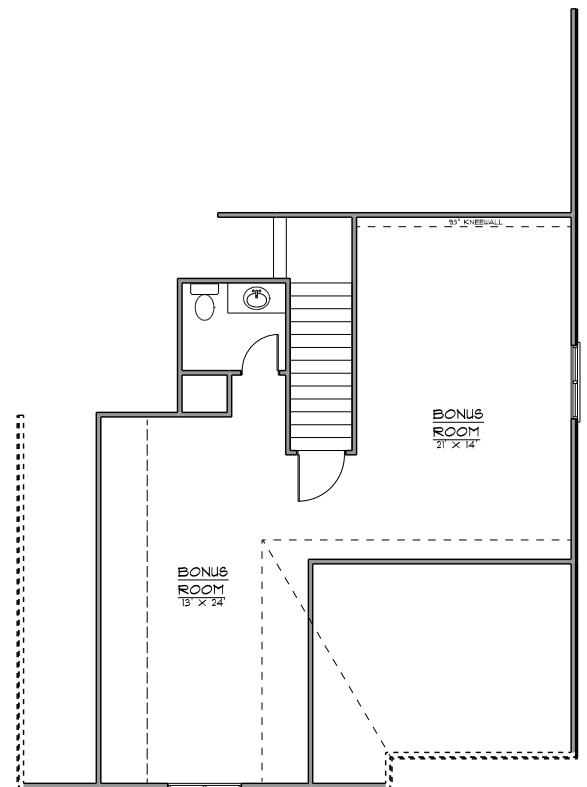

| | |
|-------------------------|---------------------|
| First Floor Living Area | 2,160 sq.ft. |
| Lower Level Living Area | 742 sq.ft. |
| Total | 2,902 sq.ft. |
| Garage | 908 sq.ft. |

Call or Text
(260) 437-4866