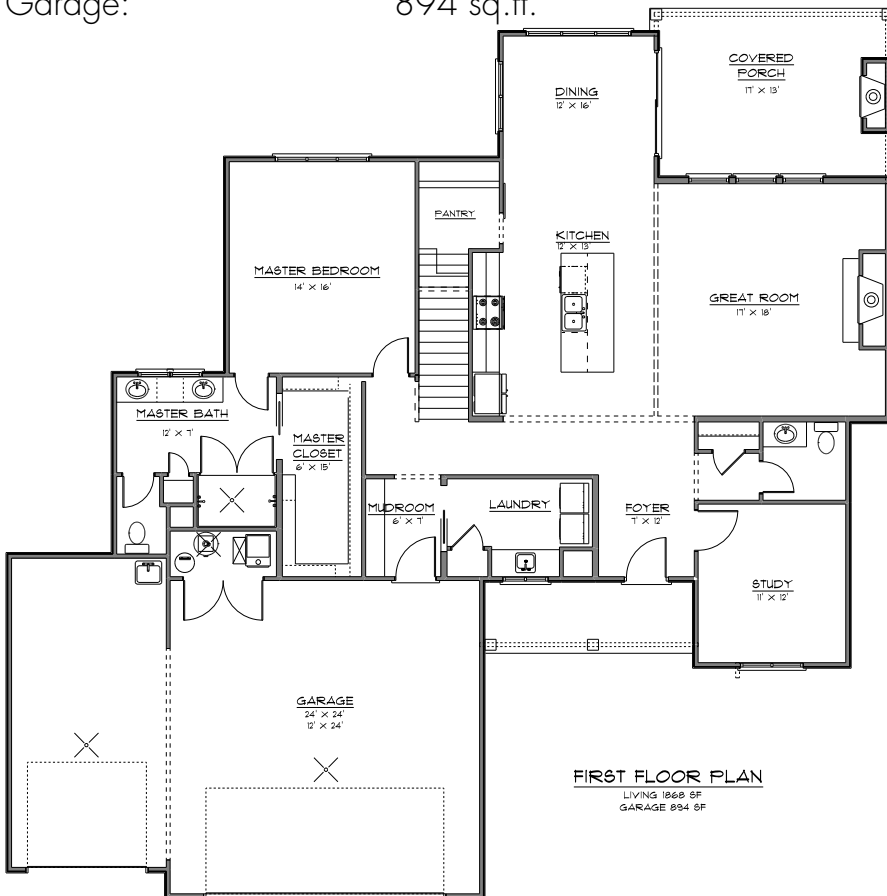

1st Floor Living Area: 1,868 sq.ft.
 2nd Floor Living Area: 1,542 sq.ft.
Total: 3,410 sq.ft.
 Garage: 894 sq.ft.

Call or Text
 (260) 437-4866