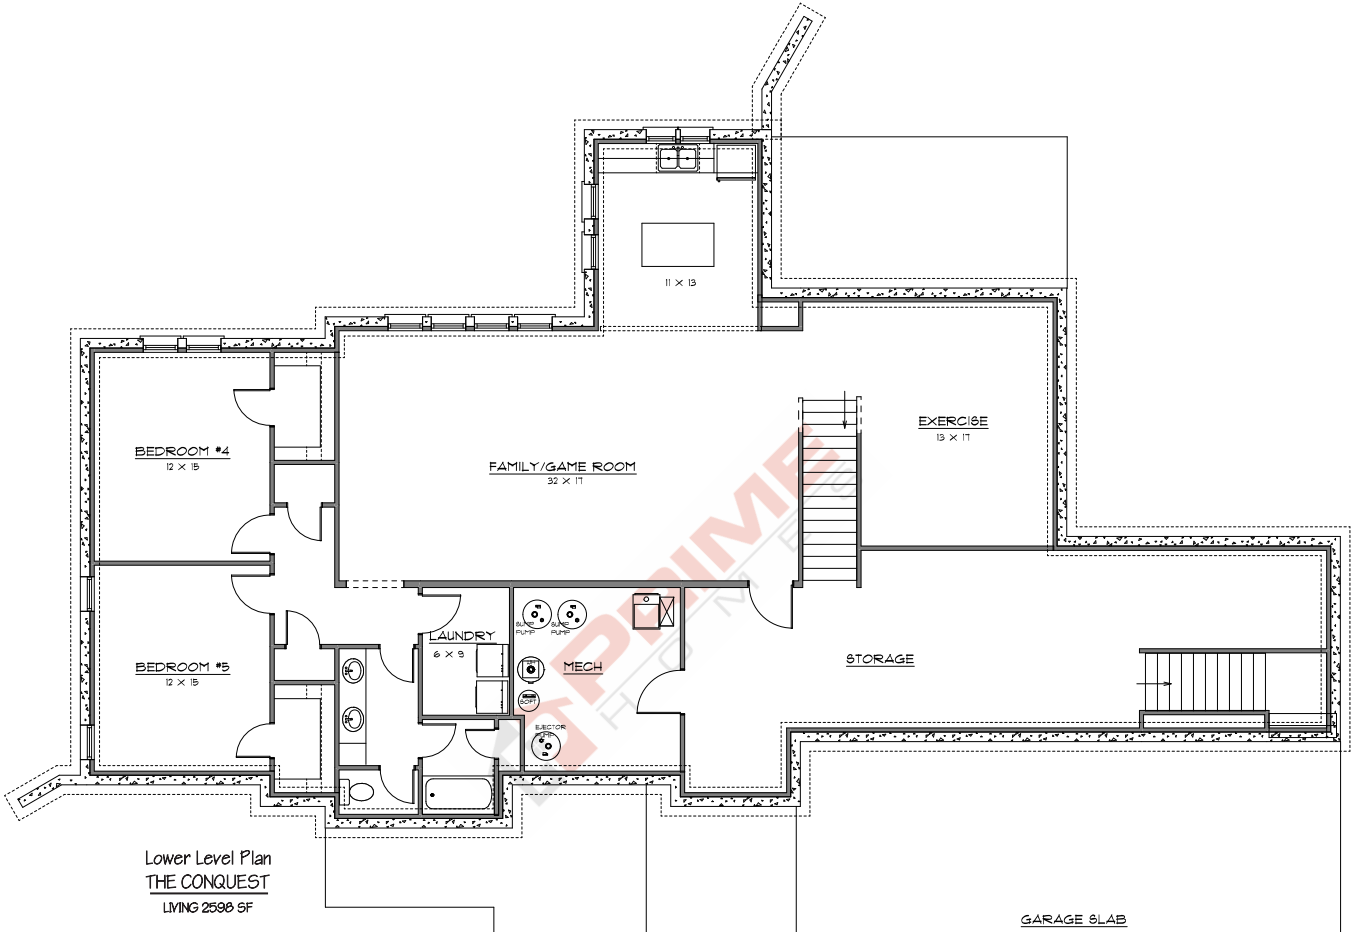

## *The Conquest*

- 5,196 total sq. footage with finished daylight basement and water views
- 5 bedrooms, 4 bathrooms
- Large front and rear covered porch
- Oversized 3 car garage with stairway to basement
- Impressive master bath with dual closets and custom shower
- Custom ceilings with wood truss beams in great room, nook and master bedroom
- Beautiful floor to ceiling stone fireplace and windows in great room
- Amazing kitchen with large island, butler pantry and GE Café appliances
- Unbelievable custom laundry room with cabinets, farm sink and lockers
- Hard surface countertops throughout home
- 2 zoned 2 stage HVAC, with 2 water heaters and battery back up
- Upgraded Anderson windows, patio doors and front entry door
- Northwest Allen County Schools

[primehomes-fw.com](http://primehomes-fw.com)  
260.437.4866

First Floor Plan  
**THE CONQUEST**  
 LIVING 2590 SF  
 GARAGE 1040 SF

Lower Level Plan  
**THE CONQUEST**  
 LIVING 2590 SF

GARAGE SLAB