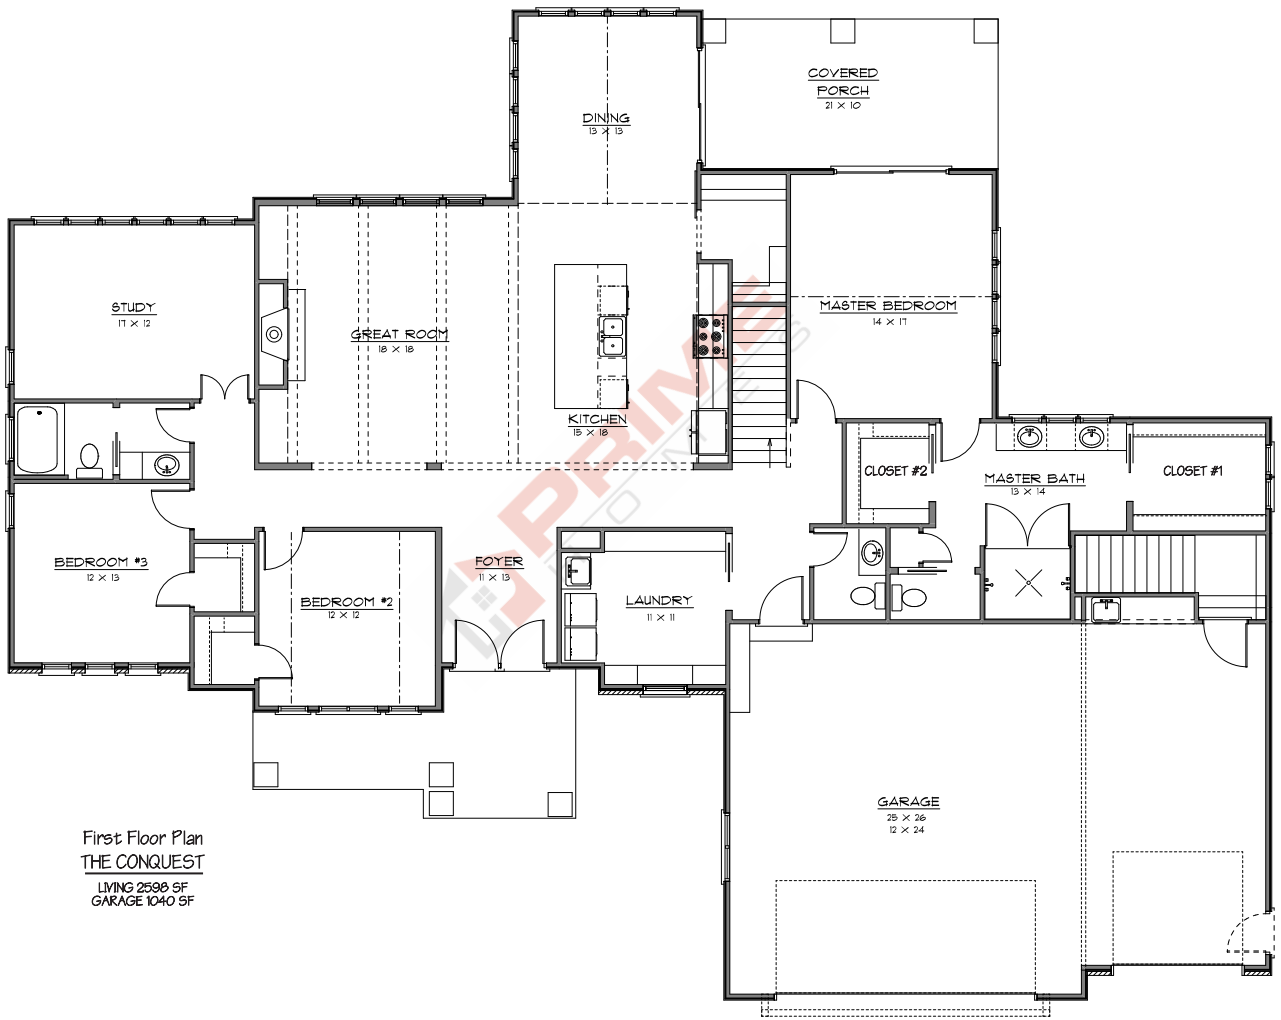

## *The Conquest*

- 5,196 total sq. footage with finished daylight basement and water views
- 5 bedrooms, 4 bathrooms
- Large front and rear covered porch
- Oversized 3 car garage with stairway to basement
- Impressive master bath with dual closets and custom shower
- Custom ceilings with wood truss beams in great room, nook and master bedroom
- Beautiful floor to ceiling stone fireplace and windows in great room
- Amazing kitchen with large island, butler pantry and GE Café appliances
- Unbelievable custom laundry room with cabinets, farm sink and lockers
- Hard surface countertops throughout home
- 2 zoned 2 stage HVAC, with 2 water heaters and battery back up
- Upgraded Anderson windows, patio doors and front entry door
- Northwest Allen County Schools

[primehomes-fw.com](http://primehomes-fw.com)  
260.437.4866

First Floor Plan  
**THE CONQUEST**  
 LIVING 2590 SF  
 GARAGE 1040 SF

Lower Level Plan  
**THE CONQUEST**  
 LIVING 2590 SF

GARAGE SLAB