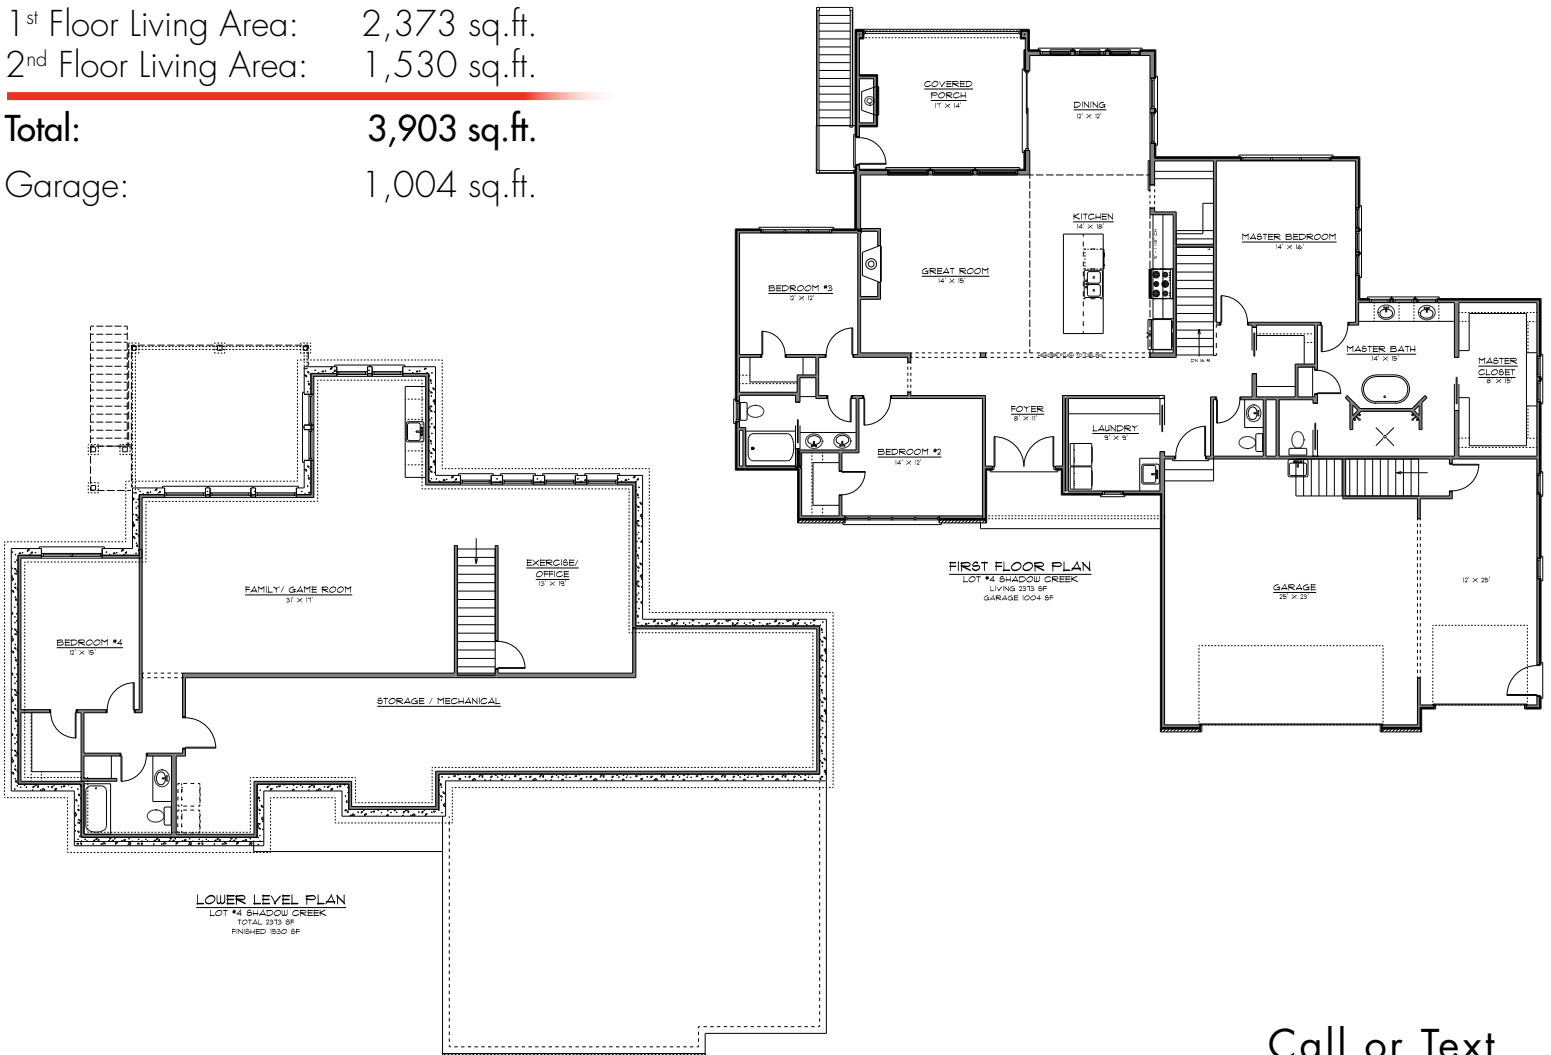

1st Floor Living Area: 2,373 sq.ft.
 2nd Floor Living Area: 1,530 sq.ft.

Total: 3,903 sq.ft.
 Garage: 1,004 sq.ft.

Call or Text
 (260) 437-4866